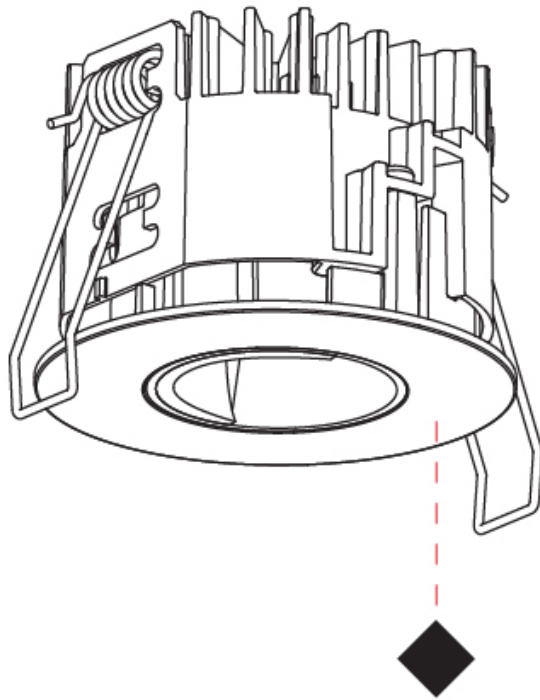

OIKO PRO WALLWASH RECESSED

A35863-

PROJECT

TYPE

SPECIFIER

QUANTITY

DATE

A