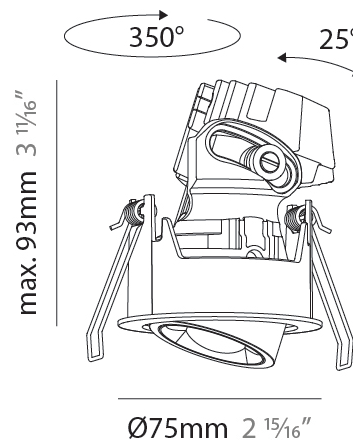

GENERAL

Series: Oiko Pro
Subseries: Oiko Pro Adjustable
Brand: Prolicht
Division: Architectural
Mounting Type: Recessed
Mounting Location: Ceiling
Subcategory: Downlight

PHYSICAL

Shape: Round
Diameter (mm): 75
Diameter (in): 2 15/16
Height (mm): 93
Height (in): 4 1/16
Ceiling Thickness (mm): 1 - 25
Ceiling Thickness (in): 1/16 - 1 3/16
Min. Recessing Depth (mm): 105
Min. Recessing Depth (in): 4 1/2
Light Distribution: Downlight
Weight (kg): 0.248
Diffuser: Lens Pack - Spread Lens / Linear Spread Lens / Honeycomb Louver
Fixture Finish: SSR / BKV / CWI / CRY / HAB / UFT / ITA / RUA / FTG / MYG / LOD / PUS / FRO / FUP / KIA / POP / BLS / SPG / MEY / GOH / GUM / CHC / COM / ABZ / JAG / OBR / MOS / ROR
Fixture Material: Aluminum Die Cast
Cut-out Measurements: D. - 68mm / 2 11/16"

ELECTRICAL

Lamp Type: LED (Zhaga Standard)
Input Wattage (W): 15
Dimming: Tri-Mode (Non-Dimming and Phase Dimming (120Vac only) and 0-10V Dimming)
Driver Included: No
Driver Location: Recessed Housing
Driver Type: Constant Current - Universal
Driver Class: Class 2
Input Voltage (V): 120 - 277
Constant Current (MA): 350

LED

Number of LEDs: 1
Color Temperature (°K): 2700 / 3000 / 3500 / 4000
Max. Delivered Lumen (lm): 1464 / 1556 / 1630 / 1645
Nominal Lumen (lm): 1566 / 1665 / 1743 / 1759
CRI: >90 CRI
Lamp Life (hrs): 50000

OPTICAL

Reflector°: 60

RATINGS AND CERTIFICATIONS

Certified By: Certified for North American Standards
IP rating: IP20