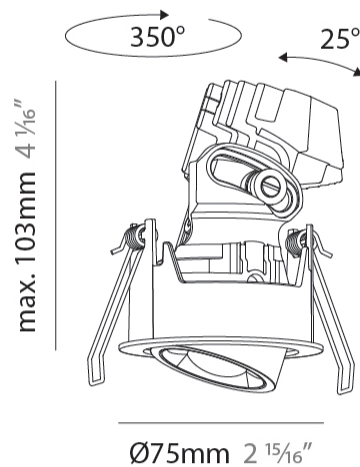

Series: Oiko Pro
Subseries: Oiko Pro Adjustable
Brand: Prolicht
Division: Architectural
Mounting Type: Recessed
Mounting Location: Ceiling
Subcategory: Downlight

PHYSICAL

Shape: Round
Diameter (mm): 75
Diameter (in): 2 ¹⁵/₁₆
Height (mm): 103
Height (in): 4 ¹/₁₆
Ceiling Thickness (mm): 10 / 12.5 / 15 / 25
Ceiling Thickness (in): 3/8 or 1/2 or 9/16 or 1
Min. Recessing Depth (mm): 115
Min. Recessing Depth (in): 4 ¹/₂
Light Distribution: Downlight
Diffuser: Lens Pack - Spread Lens / Linear Spread Lens / Honeycomb Louver
Fixture Finish: SSR / BKV / CWI / CRY / HAB / UFT / ITA / RUA / FTG / MYG / LOD / PUS / FRO / FUP / KIA / POP / BLS / SPG / MEY / GOH / GUM / CHC / COM / ABZ / JAG / OBR / MOS / ROR
Fixture Material: Aluminum Die Cast
Cut-out Measurements: D. - 68mm / 2 11/16"

ELECTRICAL

Lamp Type: LED (Zhaga Standard)
Input Wattage (W): 15
Total Output Wattage (W): 13.6
Dimming: Tri-Mode (Non-Dimming and Phase Dimming (120Vac only) and 0-10V Dimming)
Driver Included: No
Driver Location: Recessed Housing
Driver Type: Constant Current - Universal
Driver Class: Class 2
Input Voltage (V): 120 - 277
Constant Current (MA): 350

LED

Number of LEDs: 1
Color Temperature (°K): 2700 / 3000 / 3500 / 4000
Max. Delivered Lumen (lm): 1375 / 1462 / 1531 / 1545
Nominal Lumen (lm): 1566 / 1665 / 1743 / 1759
CRI: >90 CRI
Lamp Life (hrs): 50000

OPTICAL

Reflector: 50

RATINGS AND CERTIFICATIONS

Certified By: Certified for North American Standards
IP rating: IP20