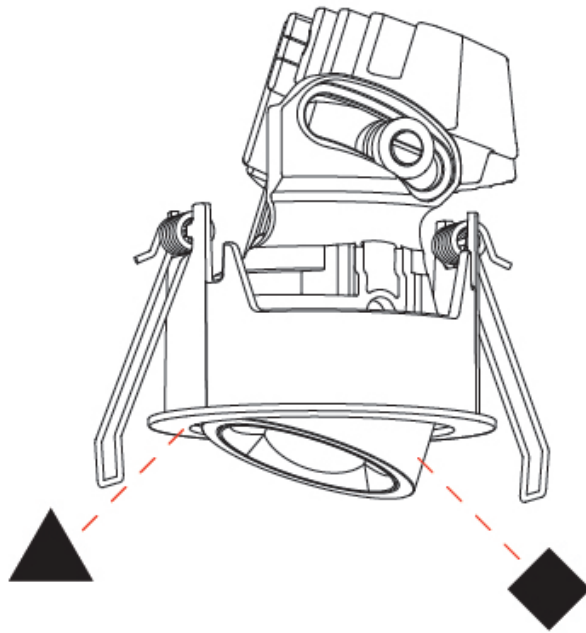

OIKO PRO ADJUSTABLE RECESSED

A35844-

PROJECT _____

TYPE _____

SPECIFIER _____

QUANTITY _____

DATE _____