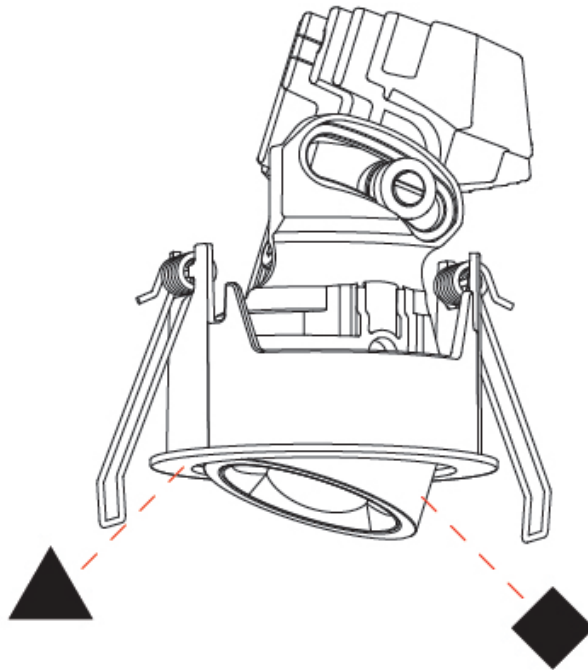

OIKO PRO ADJUSTABLE RECESSED

A35843-

PROJECT _____

TYPE _____

SPECIFIER _____

QUANTITY _____

DATE _____

A