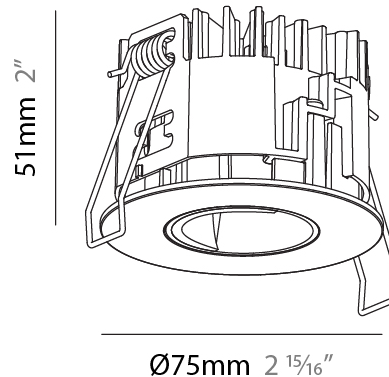

GENERAL

Series: Oiko Pro
Subseries: Oiko Pro Wallwash
Brand: Prolicht
Division: Architectural
Mounting Type: Recessed
Mounting Location: Ceiling
Subcategory: Downlight

PHYSICAL

Shape: Round
Diameter (mm): 75
Diameter (in): 2 15/16
Height (mm): 51
Height (in): 2
Ceiling Thickness (mm): 1 - 25
Ceiling Thickness (in): 1/16 - 1 3/16
Min. Recessing Depth (mm): 55
Min. Recessing Depth (in): 2 3/16
Light Distribution: Downlight
Fixture Finish: SSR / BKV / CWI / CRY / HAB / UFT / ITA / RUA / FTG / MYG / LOD / PUS / FRO / FUP / KIA / POP / BLS / SPG / MEY / GOH / GUM / CHC / COM / ABZ / JAG / OBR / MOS / ROR
Fixture Material: Aluminum Die Cast
Cut-out Measurements: 68mm / 2 11/16" Diameter

ELECTRICAL

Lamp Type: LED (Zhaga Standard)
Input Wattage (W): 16
Total Output Wattage (W): 14.6
Dimming: Tri-Mode (Non-Dimming and Phase Dimming (120Vac only) and 0-10V Dimming)
Driver Included: No
Driver Location: Recessed Housing
Driver Type: Constant Current - Universal
Driver Class: Class 2
Housing: See Components
Input Voltage (V): 120 - 277
Constant Current (MA): 350

LED

Color Temperature (*K): 2700 / 3000 / 3500 / 4000
Max. Delivered Lumen (lm): 1302 / 1383 / 1449 / 1462
Nominal Lumen (lm): 1566 / 1665 / 1743 / 1759
CRI: >90 CRI
Lamp Life (hrs): 50000

OPTICAL

Adjustability: Fixed

RATINGS AND CERTIFICATIONS

Certified By: Certified for North American Standards
IP rating: IP20